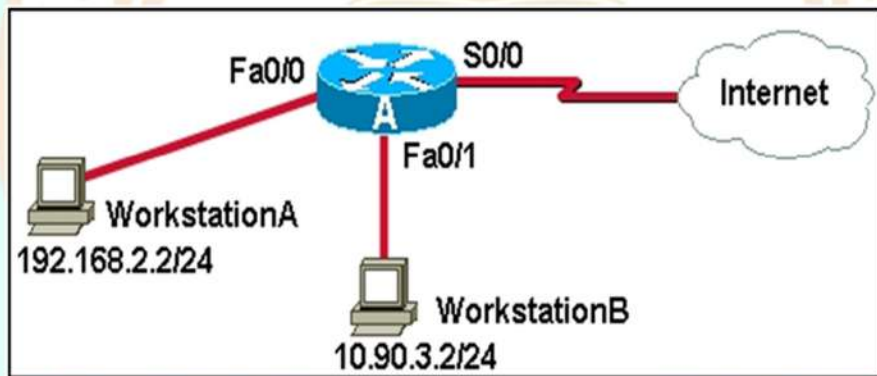

Cisco1841 Router

Cisco Catalyst 2950 switch

Two Local Network Connected With WWW

LAKSHYA INSTITUTE OF TECHNOLOGY

Affiliated to Utkal University

DIPTI RANJAN PATNAIK

Ph - 9556203167

Learn "CCNA"

Under Personal Guidance of Certified & Industry Expert

Three Router Basic Connections

Simple Connection Router With Internet

Learn "CCNA"

Under Personal Guidance of Certified & Industry Expert

LAKSHYA INSTITUTE OF TECHNOLOGY