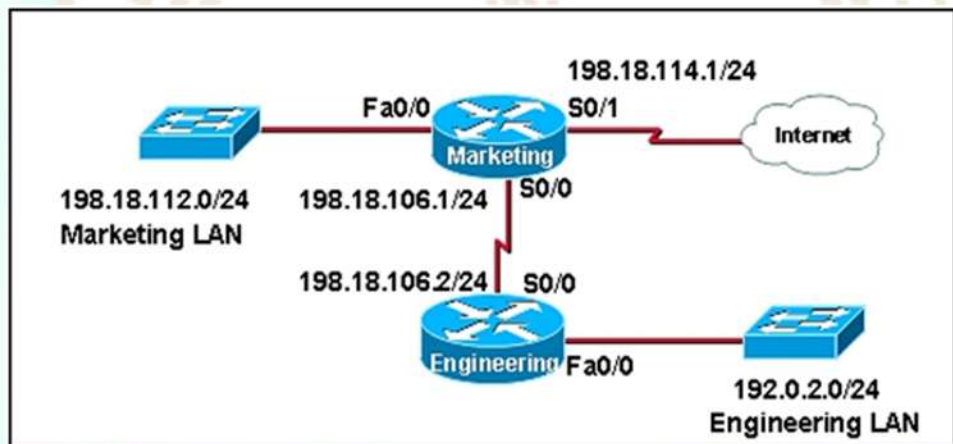

Cisco1841 Router

Cisco Catalyst 2950 switch

Two Local Network Connected With WWW

LAKSHYA INSTITUTE OF TECHNOLOGY

Affiliated to Utkal University

DIPTI RANJAN PATNAIK

Ph - 9556203167

Learn "CCNA"

Under Personal Guidance of Certified & Industry Expert

Three Router Basic Connections

Simple Connection Router With Internet

Learn "CCNA"

Under Personal Guidance of Certified & Industry Expert

LAKSHYA INSTITUTE OF TECHNOLOGY

Affiliated to Utkal University

DIPTI RANJAN PATNAIK

Ph - 9556203167

Learn "CCNA"

Under Personal Guidance of Certified & Industry Expert

Router to Router Connection LEASED LINE

ISP Connection

LAKSHYA INSTITUTE OF TECHNOLOGY