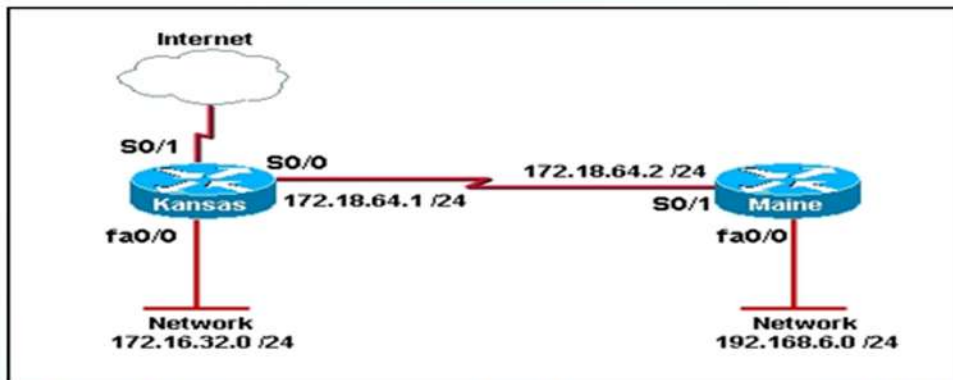

Cisco1841 Router

Cisco Catalyst 2950 switch

Two Local Network Connected With WWW

LAKSHYA INSTITUTE OF TECHNOLOGY

Affiliated to Utkal University

DIPTI RANJAN PATNAIK

Ph - 9556203167

Learn "CCNA"

Under Personal Guidance of Certified & Industry Expert

Three Router Basic Connections

Simple Connection Router With Internet

Learn "CCNA"

Under Personal Guidance of Certified & Industry Expert

LAKSHYA INSTITUTE OF TECHNOLOGY