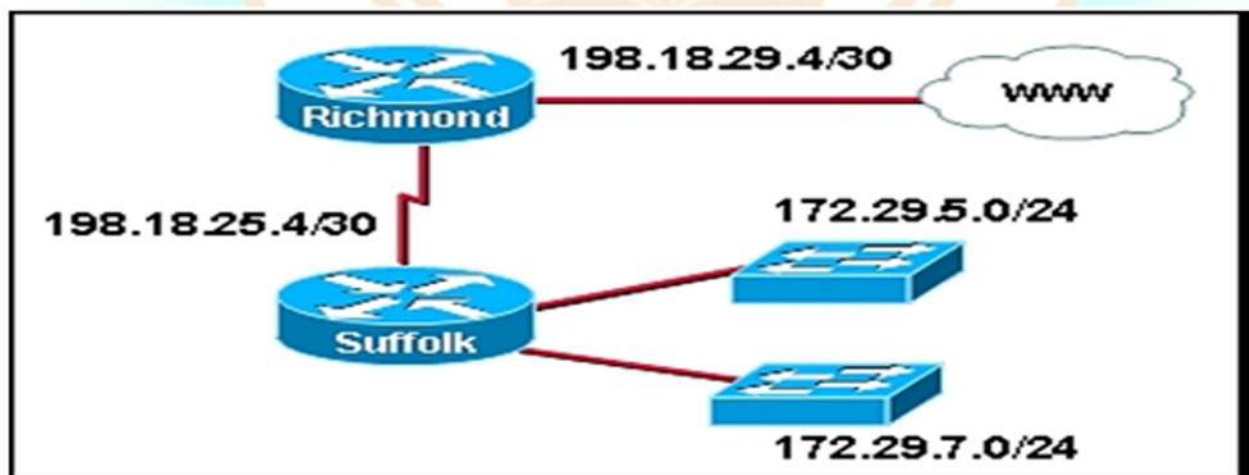

Cisco1841 Router

Cisco Catalyst 2950 switch

Two Local Network Connected With WWW

LAKSHYA INSTITUTE OF TECHNOLOGY

Affiliated to Utkal University

DIPTI RANJAN PATNAIK

Ph - 9556203167

Learn "CCNA"