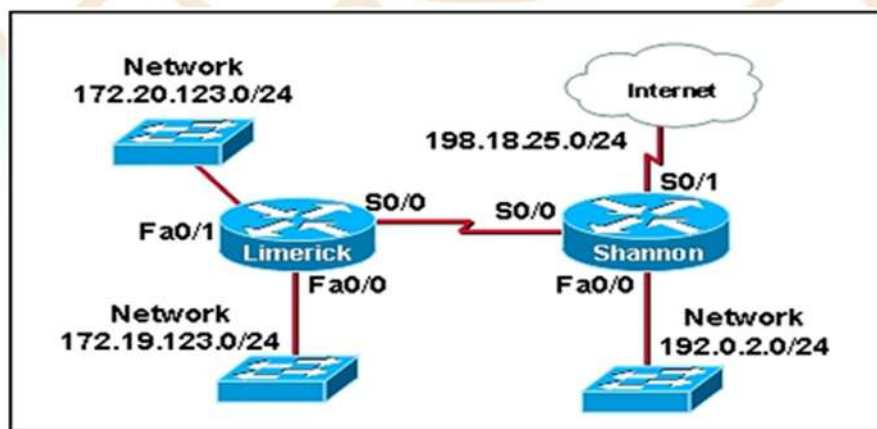

Cisco1841 Router

Cisco Catalyst 2950 switch

Two Local Network Connected With WWW

LAKSHYA INSTITUTE OF TECHNOLOGY

Affiliated to Utkal University

DIPTI RANJAN PATNAIK

Ph - 9556203167

Learn "CCNA"

Under Personal Guidance of Certified & Industry Expert

Three Router Basic Connections

Simple Connection Router With Internet

Learn "CCNA"

Under Personal Guidance of Certified & Industry Expert

LAKSHYA INSTITUTE OF TECHNOLOGY