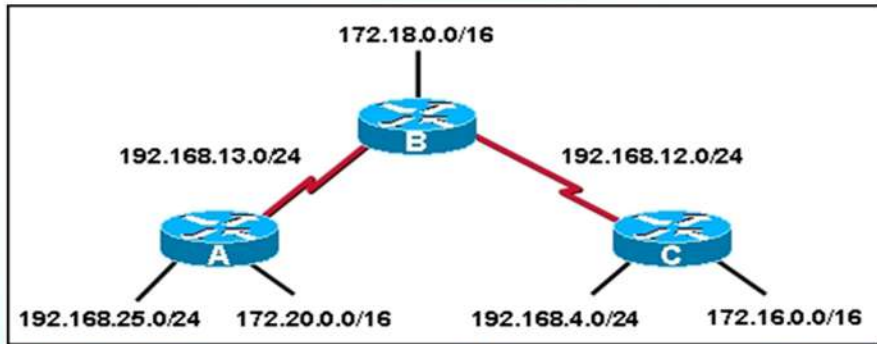

Cisco1841 Router

Cisco Catalyst 2950 switch

Two Local Network Connected With WWW

LAKSHYA INSTITUTE OF TECHNOLOGY

Affiliated to Utkal University

DIPTI RANJAN PATNAIK

Ph - 9556203167

Learn "CCNA"

Under Personal Guidance of Certified & Industry Expert

Three Router Basic Connections

Simple Connection Router With Internet

Learn "CCNA"

Under Personal Guidance of Certified & Industry Expert

LAKSHYA INSTITUTE OF TECHNOLOGY